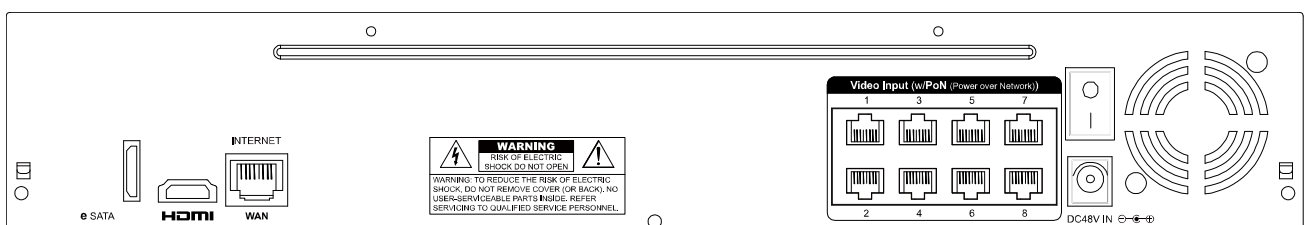

AVH0801

One Cable solution (PON)
HD Video Recording

8CH HD Video Recorder

Features

One Ethernet Cable Solution (PON, Power-over-Network)

Camera power supply & video transmission over one Ethernet cable to eliminate the needs of power adapters for your cameras during the whole HD surveillance system setup

HD Video Recording

- HD real-time recording brings users clear images while video recording and playback
- 1920*1080 Full HD video output service, giving the best image quality on LCD / LED monitors

Free DDNS Service

Free DDNS service to configure your device to Internet easily

Smart Recording

High video resolution switch for events to optimize the recording efficiency of the hard disk

Full HD HDMI Video Output

1920*1080 Full HD video output service, giving the best image quality on LCD / LED monitors

Multi-platform Remote Access

- Fully compatible with iOS devices, and Internet Explorer on Windows operating system
- AVTECH free CMS program on both Windows and Mac OS

External Disk Array Support for More Video Storage

eSATA interface built-in to connect a disk array (up to 4-bay disk array with RAID 0 and 1) for more video storage

Rear Panel