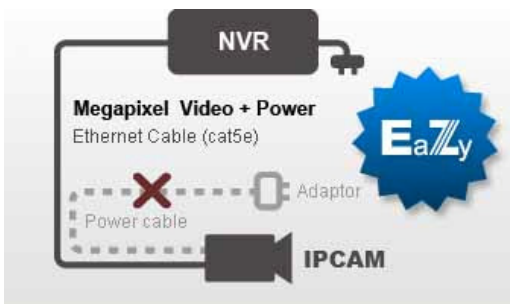

8CH HD Video Recorder

Features

One Ethernet Cable Solution (PON, Power-over-Network)

Camera power supply & video transmission over one Ethernet cable to eliminate the needs of power adapters for your cameras during the whole HD surveillance system setup